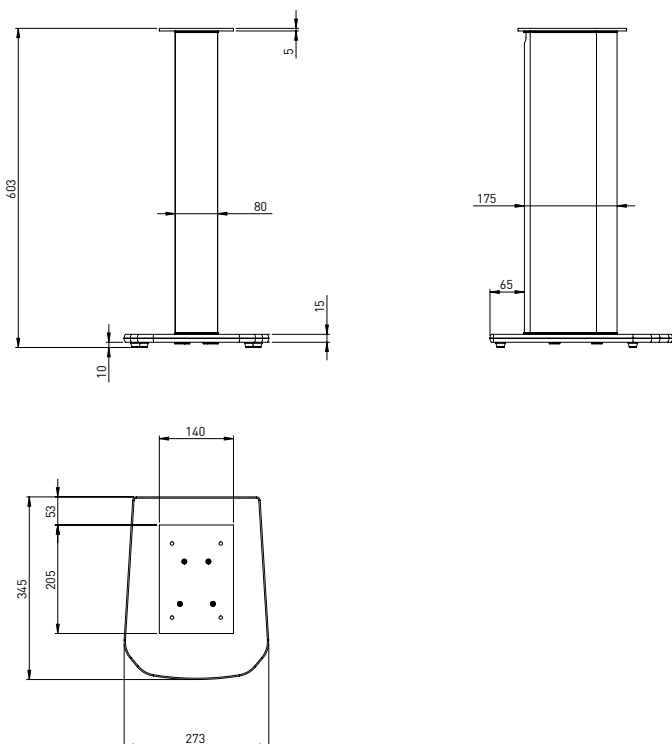

ARIA S900

Product Data Sheet

Key points

- Elegant design
- Noble materials
- Solid mounting of the Aria 906 loudspeaker with screws, optimal sealing and good stability
- Unique finish: Mat Aluminium, Black High Gloss base

Height	23 ³ / ₄ "
Weight	14lbs (6.3kg)