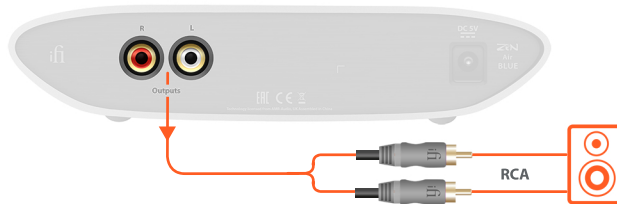

3 Output

RCA

Before using ZEN Air Blue, review the ZEN Air Blue User Manual at <https://ifi-audio.com/product-guides/>