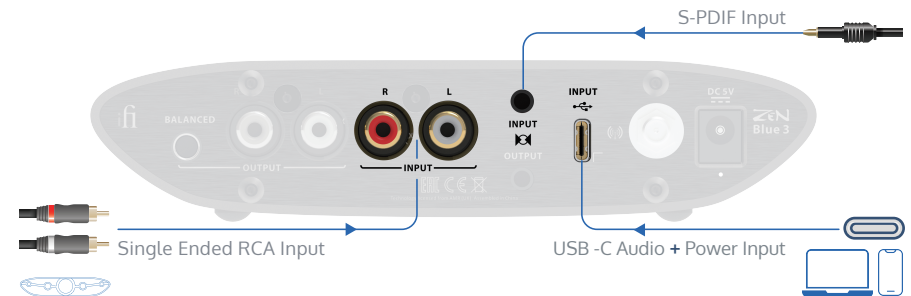

ZEN Blue

Quick Start Guide

1 Power

2 Input