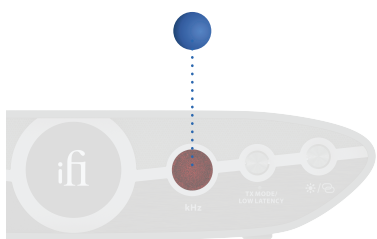

### 2 Input

### 3 Bluetooth Pairing

Long press **\*/Ⓟ** to enter pairing mode

Pair your music source

Once connected

### 4 Output

### 5 Modes

This button cycles through 3 operating modes:

- RX Mode
- TX Mode
- DAC Mode