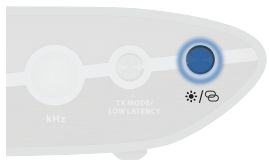

3 Bluetooth Pairing

Long press ***/Ⓟ** to enter pairing mode