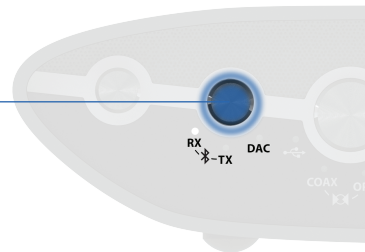

### 2 Input

### 3 Bluetooth Pairing

Long press **\*/Ⓟ** to enter pairing mode

Pair your music source

Once connected

### 4 Output

### 5 Modes

This button cycles through 3 operating modes:

- RX Mode
- TX Mode
- DAC Mode