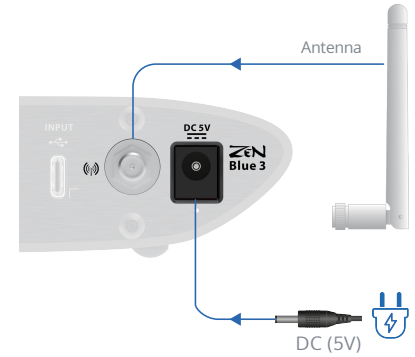

ZEN Blue

Quick Start Guide

1 Power

2 Input