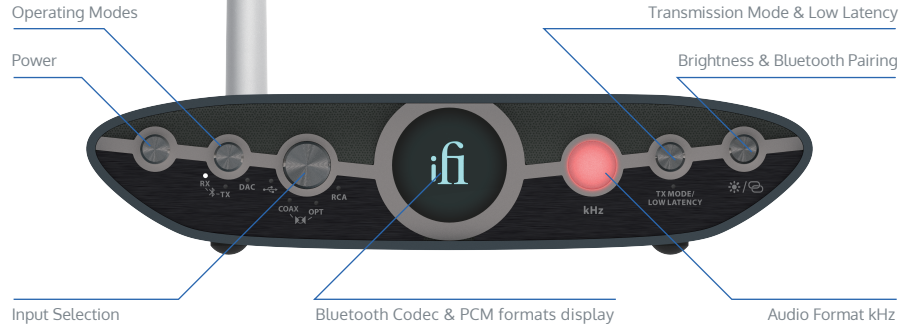

ZEN Blue

Quick Start Guide