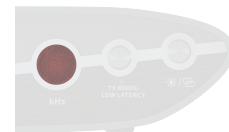

7 kHz

kHz	
LED	kHz
●	44.1/48
○	88.2 - 192