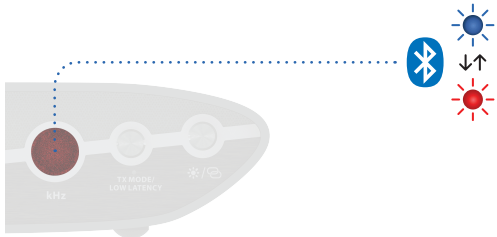

3 Bluetooth Pairing

Long press ***/Ⓟ** to enter pairing mode