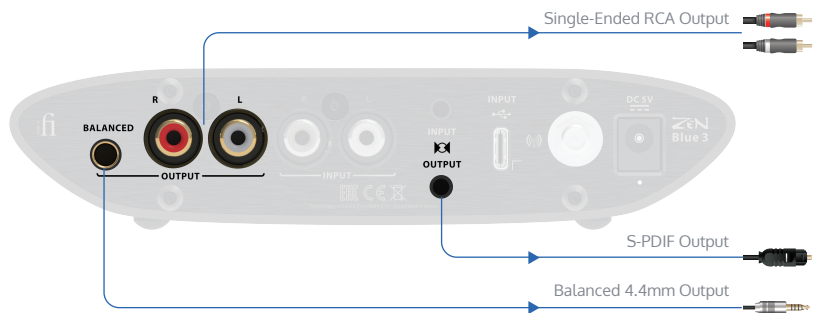

### 3 Bluetooth Pairing

Long press **\*/Ⓟ** to enter pairing mode

Pair your music source

Once connected

### 4 Output

### 5 Modes

This button cycles through 3 operating modes:

- RX Mode
- TX Mode
- DAC Mode